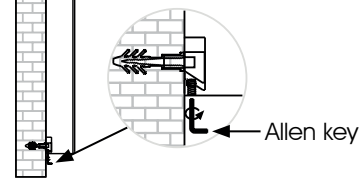

CABLE

Delivered with 2,5 meter long cable and EU plug. UK, US or CH plugs should be specified with order. Extension cable: 1 mm, 2 mm, 3 mm.

HANGER

2 wall hangers are standard in each product. Moving hangers let the mounting in portrait and landscape position.