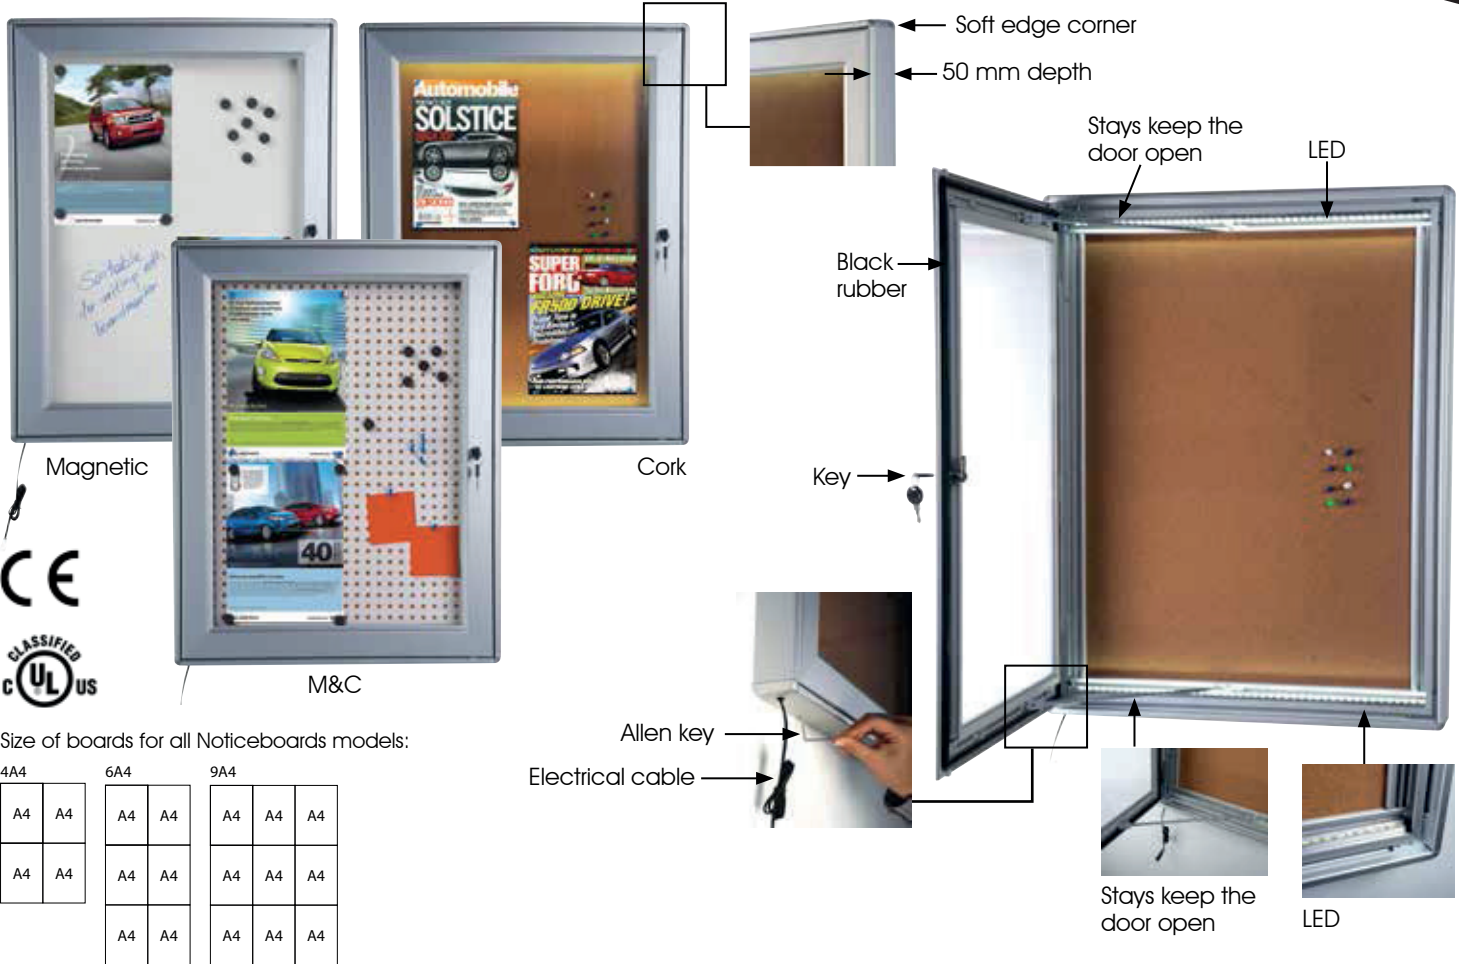

Noticeboard with LED Light

Size of boards for all Noticeboards models:

4A4		6A4		9A4		
A4	A4	A4	A4	A4	A4	A4
A4	A4	A4	A4	A4	A4	A4
		A4	A4	A4	A4	A4

CAUTION

35°C Indoor maximum temperature (incl. daily sunny hours.) It should be assembled 30 cm from the window.

POWER SUPPLY

- 12 V DC
- Complete with power supply
- 2 year guaranteed
- 7/16 use
- If 7/24 use required, please order individually.

FEATURES

- Suitable for outdoor use
- Improved Led technology for improved luminance.
- Pre-treated light guided panel diffuses light even & powerful.
- Saves up to 60% energy costs.
- CE certificate provided..

CABLE

Delivered with 2,5 meter long cable and EU plug. UK, US or CH plugs should be specified with order. Extension cable: 1 mm, 2 mm, 3 mm.

HANGER

2 wall hangers are standard in each product. Moving hangers let the mounting in portrait and landscape position.

LED FEATURES (Duris E5)

Viewing angle at 50 % IV: 120°
Color: 2700 K - 6500 K (white)
CRI: Min. 80 (typ. 85)
Luminous Flux: Typ. 56 lm @ 5000 K
Luminous efficacy: Typ. 156 lm/W @ 5000 K
Luminous efficacy @ 65m A: Typ. 170 lm/W @ 5000K
Lumen Maintenance: Testing according to IESNA LM-80 in progress
Life Time : 50.000 Hours