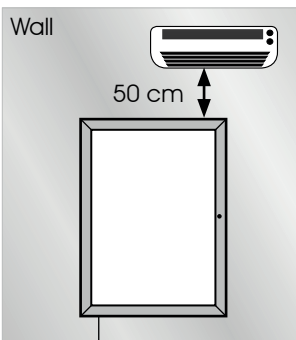

Noticeboard with LED Light

Size of boards for all Noticeboards models:

4A4		6A4		9A4		
A4	A4	A4	A4	A4	A4	A4
A4	A4	A4	A4	A4	A4	A4
		A4	A4	A4	A4	A4

CAUTION

35°C Indoor maximum temperature (incl. daily sunny hours.) It should be assembled 30 cm from the window.

CABLE

Delivered with 2,5 meter long cable and EU plug. UK, US or CH plugs should be specified with order. Extension cable: 1 mm, 2 mm, 3 mm.

HANGER

2 wall hangers are standard in each product. Moving hangers let the mounting in portrait and landscape position.