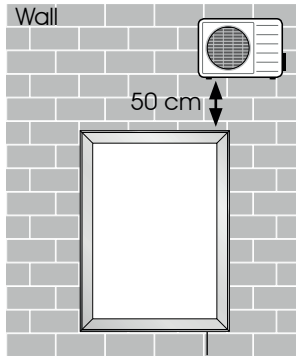

Weatherproof Smart Ledbox 35 mm

CAUTION

Environment temperature: min. -15°C / max. 45°C.

Mobile cable outlet, from the edge and from the back of the aluminum box.

POWER SUPPLY

CABLE

Delivered with 2,5 meter long cable and EU plug. UK, US or CH plugs should be specified with order.

TECHNICAL SPECIFICATION

ARTICLE	POSTER	ACRYLIC THICKNESS	ILLUMINATION	POWER CONSUMPTION	POWER SUPPLY RECOMMENDED
ULS35TN0A4	210 X 297 mm	6 mm	2600-2900 LUX	12 W / 1 A	2 A
ULS35TN0A3	297 X 420 mm	6 mm	2700-3000 LUX	18 W / 1.44 A	2 A
ULS35TN0A2	420 X 594 mm	6 mm	1800-2100 LUX	23 W / 1.91 A	3 A
ULS35TN0A1	594 X 841 mm	6 mm	1600-1900 LUX	35 W / 2.83 A	4 A
ULS35TN0A0	841 X 1189 mm	6 mm	1200-1500 LUX	48 W / 4 A	5 A
ULS35TN0B2	500 X 700 mm	6 mm	1600-1900 LUX	27 W / 2.24 A	3 A
ULS35TN0B1	700 X 1000 mm	6 mm	1400-1700 LUX	41 W / 3.33 A	4 A
ULS35TN0B0	1000 X 1400 mm	6 mm	1000-1200 LUX	58 W / 4.8 A	6 A
ULS35TN023	508 X 762 mm	6 mm	1600-1900 LUX	31 W / 2.56 A	4 A
ULS35TN034	762 X 1016 mm	6 mm	1400-1700 LUX	41 W / 3.36 A	4 A
ULS35TN046	1016 X 1524 mm	6 mm	1000-1200 LUX	60 W / 5 A	6 A

HANGER

LED FEATURES (Duris E5)

Viewing angle at 50 % IV: 120°
Color: 2700 K - 6500 K (white)
CRI: Min. 80 (typ. 85)
Luminous Flux: Typ. 56 lm @ 5000 K
Luminous efficacy: Typ. 156 lm/W @ 5000 K
Luminous efficacy @ 65m A: Typ. 170 lm/W @ 5000 K
Lumen Maintenance: Testing according to IESNA LM-80 in progress
Life Time : 50.000 Hours