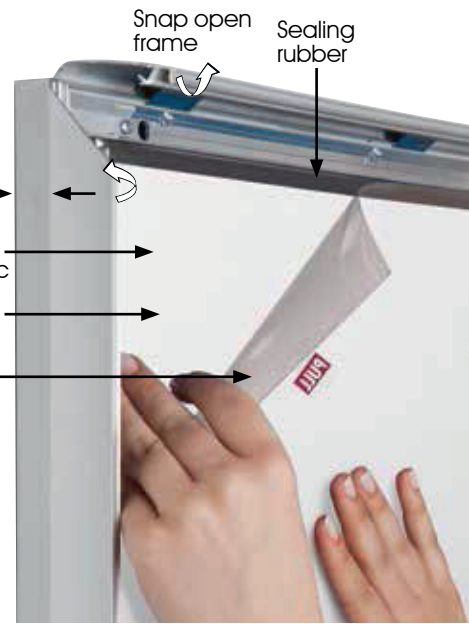

Weatherproof Smart Ledbox 35 mm

CAUTION

Environment temperature: min. -15°C / max. 45°C.

Mobile cable outlet, from the edge and from the back of the aluminum box.

POWER SUPPLY

CABLE

Delivered with 2,5 meter long cable and EU plug. UK, US or CH plugs should be specified with order.

HANGER

LED FEATURES (Duris E5)

Viewing angle at 50 % IV: 120°
Color: 2700 K - 6500 K (white)
CRI: Min. 80 (typ. 85)
Luminous Flux: Typ. 56 lm @ 5000 K
Luminous efficacy: Typ. 156 lm/W @ 5000 K
Luminous efficacy @ 65m A: Typ. 170 lm/W @ 5000 K
Lumen Maintenance: Testing according to IESNA LM-80 in progress
Life Time : 50.000 Hours