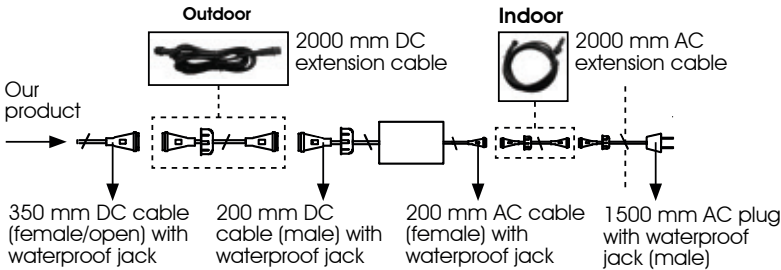

Weatherproof Smart Ledbox 35 mm

CAUTION

Environment temperature: min. -15°C / max. 45°C.

Mobile cable outlet, from the edge and from the back of the aluminum box.

POWER SUPPLY

CABLE

Delivered with 2,5 meter long cable and EU plug. UK, US or CH plugs should be specified with order.

TECHNICAL SPECIFICATION

ARTICLE	POSTER	ACRYLIC THICKNESS	ILLUMINATION	POWER CONSUMPTION	POWER SUPPLY RECOMMENDED
ULS35TN0A4	210 X 297 mm	6 mm	2600-2900 LUX	12 W / 1 A	2 A
ULS35TN0A3	297 X 420 mm	6 mm	2700-3000 LUX	18 W / 1.44 A	2 A
ULS35TN0A2	420 X 594 mm	6 mm	1800-2100 LUX	23 W / 1.91 A	3 A
ULS35TN0A1	594 X 841 mm	6 mm	1600-1900 LUX	35 W / 2.83 A	4 A
ULS35TN0A0	841 X 1189 mm	6 mm	1200-1500 LUX	48 W / 4 A	5 A
ULS35TN0B2	500 X 700 mm	6 mm	1600-1900 LUX	27 W / 2.24 A	3 A
ULS35TN0B1	700 X 1000 mm	6 mm	1400-1700 LUX	41 W / 3.33 A	4 A
ULS35TN0B0	1000 X 1400 mm	6 mm	1000-1200 LUX	58 W / 4.8 A	6 A
ULS35TN023	508 X 762 mm	6 mm	1600-1900 LUX	31 W / 2.56 A	4 A
ULS35TN034	762 X 1016 mm	6 mm	1400-1700 LUX	41 W / 3.36 A	4 A
ULS35TN046	1016 X 1524 mm	6 mm	1000-1200 LUX	60 W / 5 A	6 A

HANGER

LED FEATURES (Duris E5)

Viewing angle at 50 % IV: 120°
Color: 2700 K - 6500 K (white)
CRI: Min. 80 (typ. 85)
Luminous Flux: Typ. 56 lm @ 5000 K
Luminous efficacy: Typ. 156 lm/W @ 5000 K
Luminous efficacy @ 65m A: Typ. 170 lm/W @ 5000 K
Lumen Maintenance: Testing according to IESNA LM-80 in progress
Life Time : 50.000 Hours